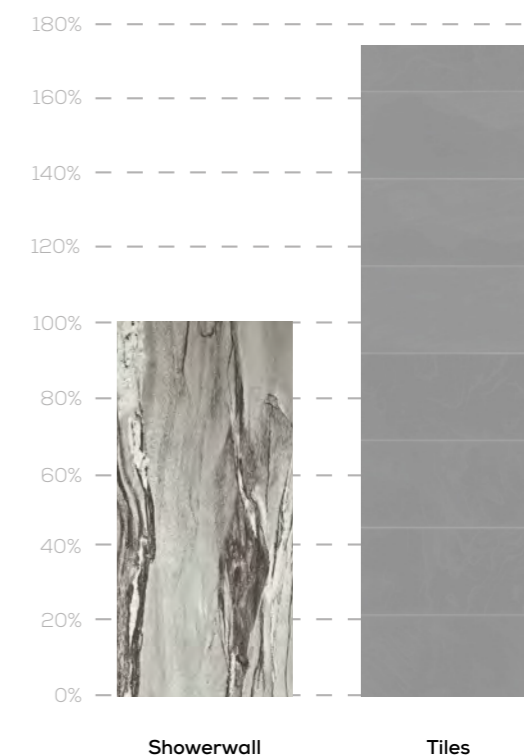

MANUFACTURED IN THE UK

SHOWERWALL VS TILES

INSTALLATION TIME

Days

PROJECT COST

Cost %

includes materials and labour

A WATERPROOF PANELLING SYSTEM

Our HPL product at a glance.

100% WATERPROOF SYSTEM

Showerwall is the ultimate system in bathroom wall panelling. The system provides an impressive watertight finish that looks stunning and performs impeccably against the rigours of daily life.