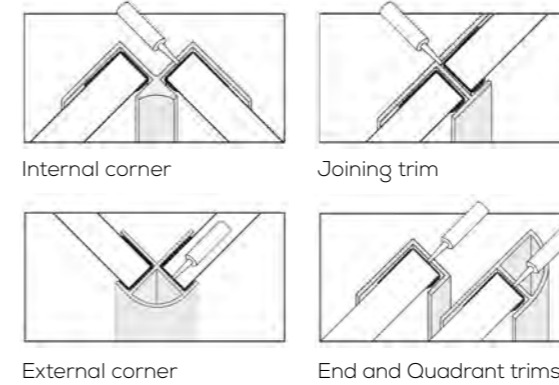

Our HPL panelling comes with a system consisting of two key components which ensure a watertight seal. Our trims and Sureseal are available in a range of colours to suit every decor, supported by Showerwall's own sealant and adhesive which have been engineered to ensure lasting results.

There are five available trim colours;

Note: Sureseal is a matt plastic finish and is therefore not available in Bright Silver.

HPL ACCESSORIES

Trims

In order to ensure a watertight finish, trims are required for the outer edges of the panels, as well as both internal and external corners. Five trims are available dependant on where you would like to fit our panels. All of our trims measure 2450mm in length and should be sealed using Showerwall sealant.