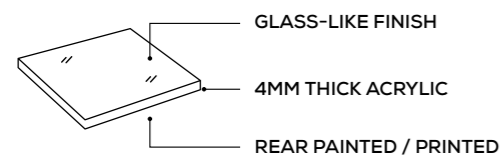

The 4mm thick acrylic sheets are 100% waterproof therefore do not require any trims; panels are simply joined together using sealant. These square cut panels are 2440mm in height and available in two widths: