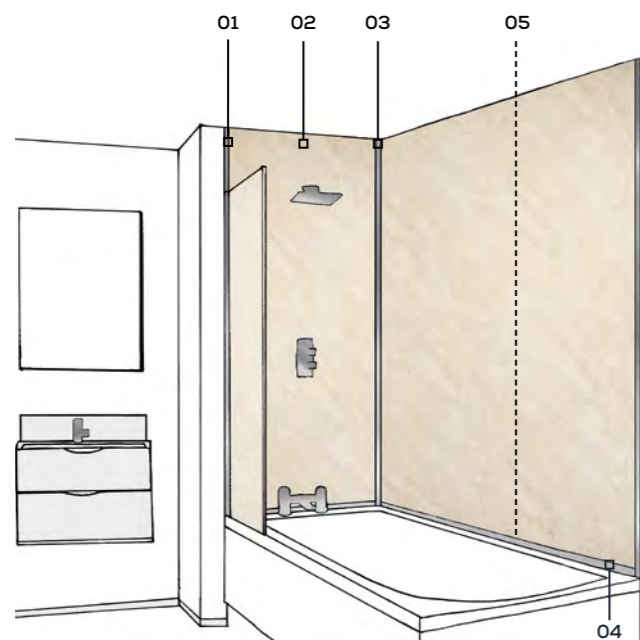

HPL SYSTEM SIMPLICITY

SHOWER ENCLOSURE

- 01 End Trim x2
- 02 HPL Square Cut Panel x2
- 03 Internal Corner Trim
- 04 Sureseal

BATH SURROUND

- 01 End Trim x2
- 02 HPL Square Cut Panel
- 03 Internal Corner Trim
- 04 Sureseal
- 05 HPL Proclick Panel x2