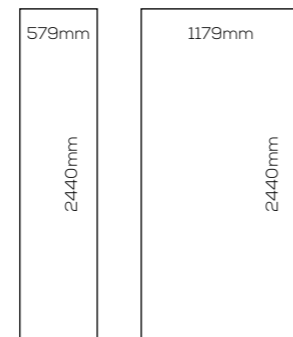

Proclick Panels | cover large areas quickly

Installation is made easy through the click design which allows panels to be located quickly and easily into place, eliminating the use of joining trims to create seamless joints.

Note: All HPL panels are 10.5mm in thickness. All panels are available with a plywood core on request, made to order. A minimum order quantity of 10 panels applies.

Trims & Sureseal | an impressive watertight finish

Our HPL panelling comes with a system consisting of two key components which ensure a watertight seal. Our trims and Sureseal are available in a range of colours to suit every decor, supported by Showerwall's own sealant and adhesive which have been engineered to ensure lasting results.

There are five available trim colours;

Note: Sureseal is a matt plastic finish and is therefore not available in Bright Silver.