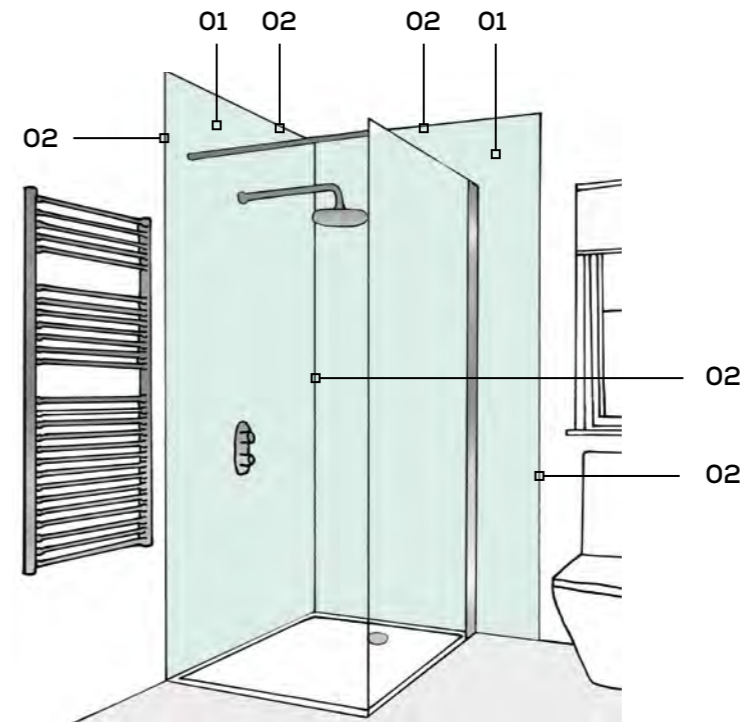

The 4mm thick acrylic sheets are 100% waterproof therefore do not require any trims; panels are simply joined together using sealant. These square cut panels are 2440mm in height and available in two widths:

Please ensure that you follow the complete instructions or alternatively watch our installation video, both of which can be downloaded from our website.

ACRYLIC SYSTEM SIMPLICITY

SHOWER ENCLOSURE

- 01 Acrylic Square Cut Panel x2
- 02 Colour matched sealant all around panel