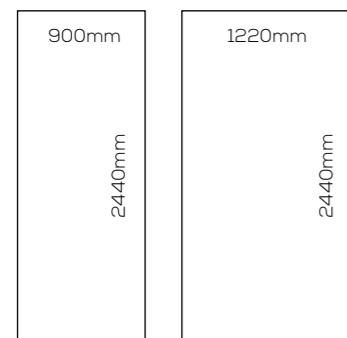

Acrylic Panel Sizes