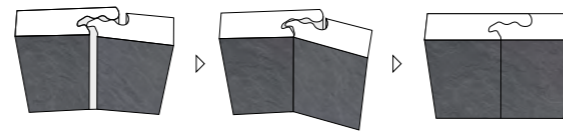

HPL PANEL DETAILS

All decors from the Marble, Quarry and Mineral collections are manufactured from a moisture resistant MDF and finished with a high pressure laminate (HPL), creating 10.5mm thick panels. These panels are 2440mm in height and available in 3 widths: 600mm, 900mm or 1200mm. Choose from square cut panels or take advantage of Proclick technology which achieves seamless joints without the need for joining trims.