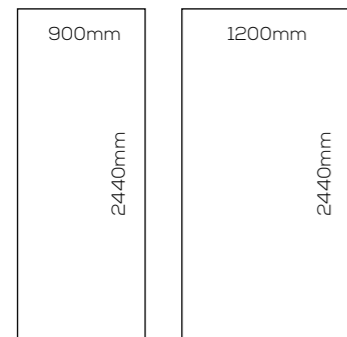

Square Cut Panels | easy to cut and use in any space

Our original tile alternative; these easy to cut panels make installation and maintenance simple. A durable system which utilises hygienic trims to join together and seal panels in place of traditional, often time consuming, grouting.