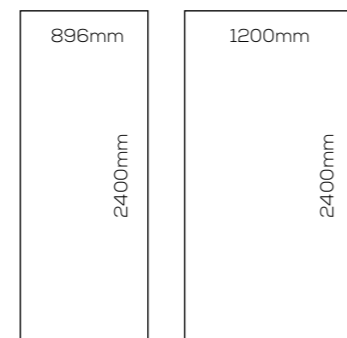

Customs Panel Sizes

Note: Acrylic panels are not available with Proclick technology and are supplied as square cut panels.

Acrylic Sealant

We recommend that Showerwall's own tried and tested brand of sealant is used for the effective fitting of the product. Our Showerwall guarantee only applies if the correct products are used when fitting Showerwall panels.

Translucent sealant should be used to adhere acrylic panels to the wall, and colour matched sealant should be used for joins between panels.