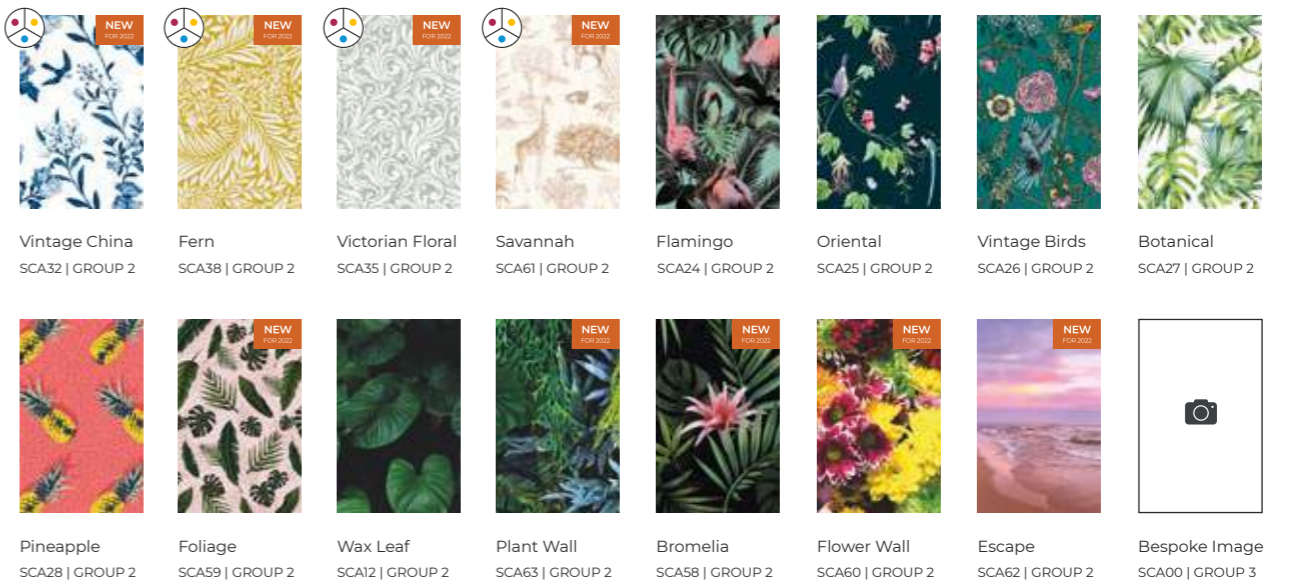

PRINTS & IMAGES