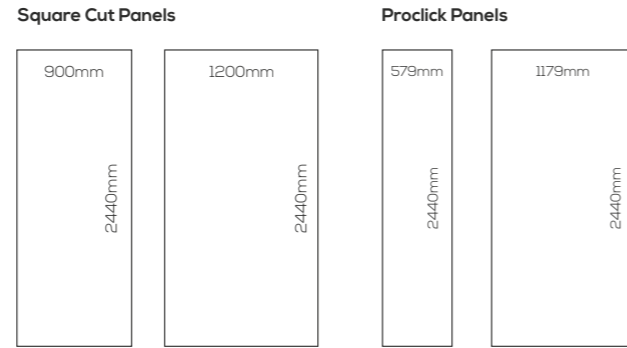

See our collections online using the Showerwall visualiser at showerwall.co.uk/visualiser.

INTRODUCING OUR LAMINATE COLLECTIONS

All Laminate panels are 10.5mm in thickness.

PATTERN MATCH

As each decor is designed to replicate organic materials it is often not possible to achieve a repeat pattern between two panels, particularly for decors replicating marble or stone.