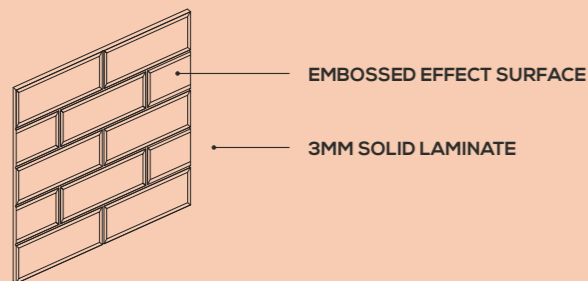

Decor: Plant Wall

OUR COMPACT PRODUCT

The look and feel of real tiles, without the grout

Compact Panels are made from a strong solid composite material, embossed to create a tile effect wall without the need for grout. These 3mm solid laminate panels are easy to fit through a waterproof system, reducing the fitting time compared with traditional tile products - and they are even easier to keep clean.