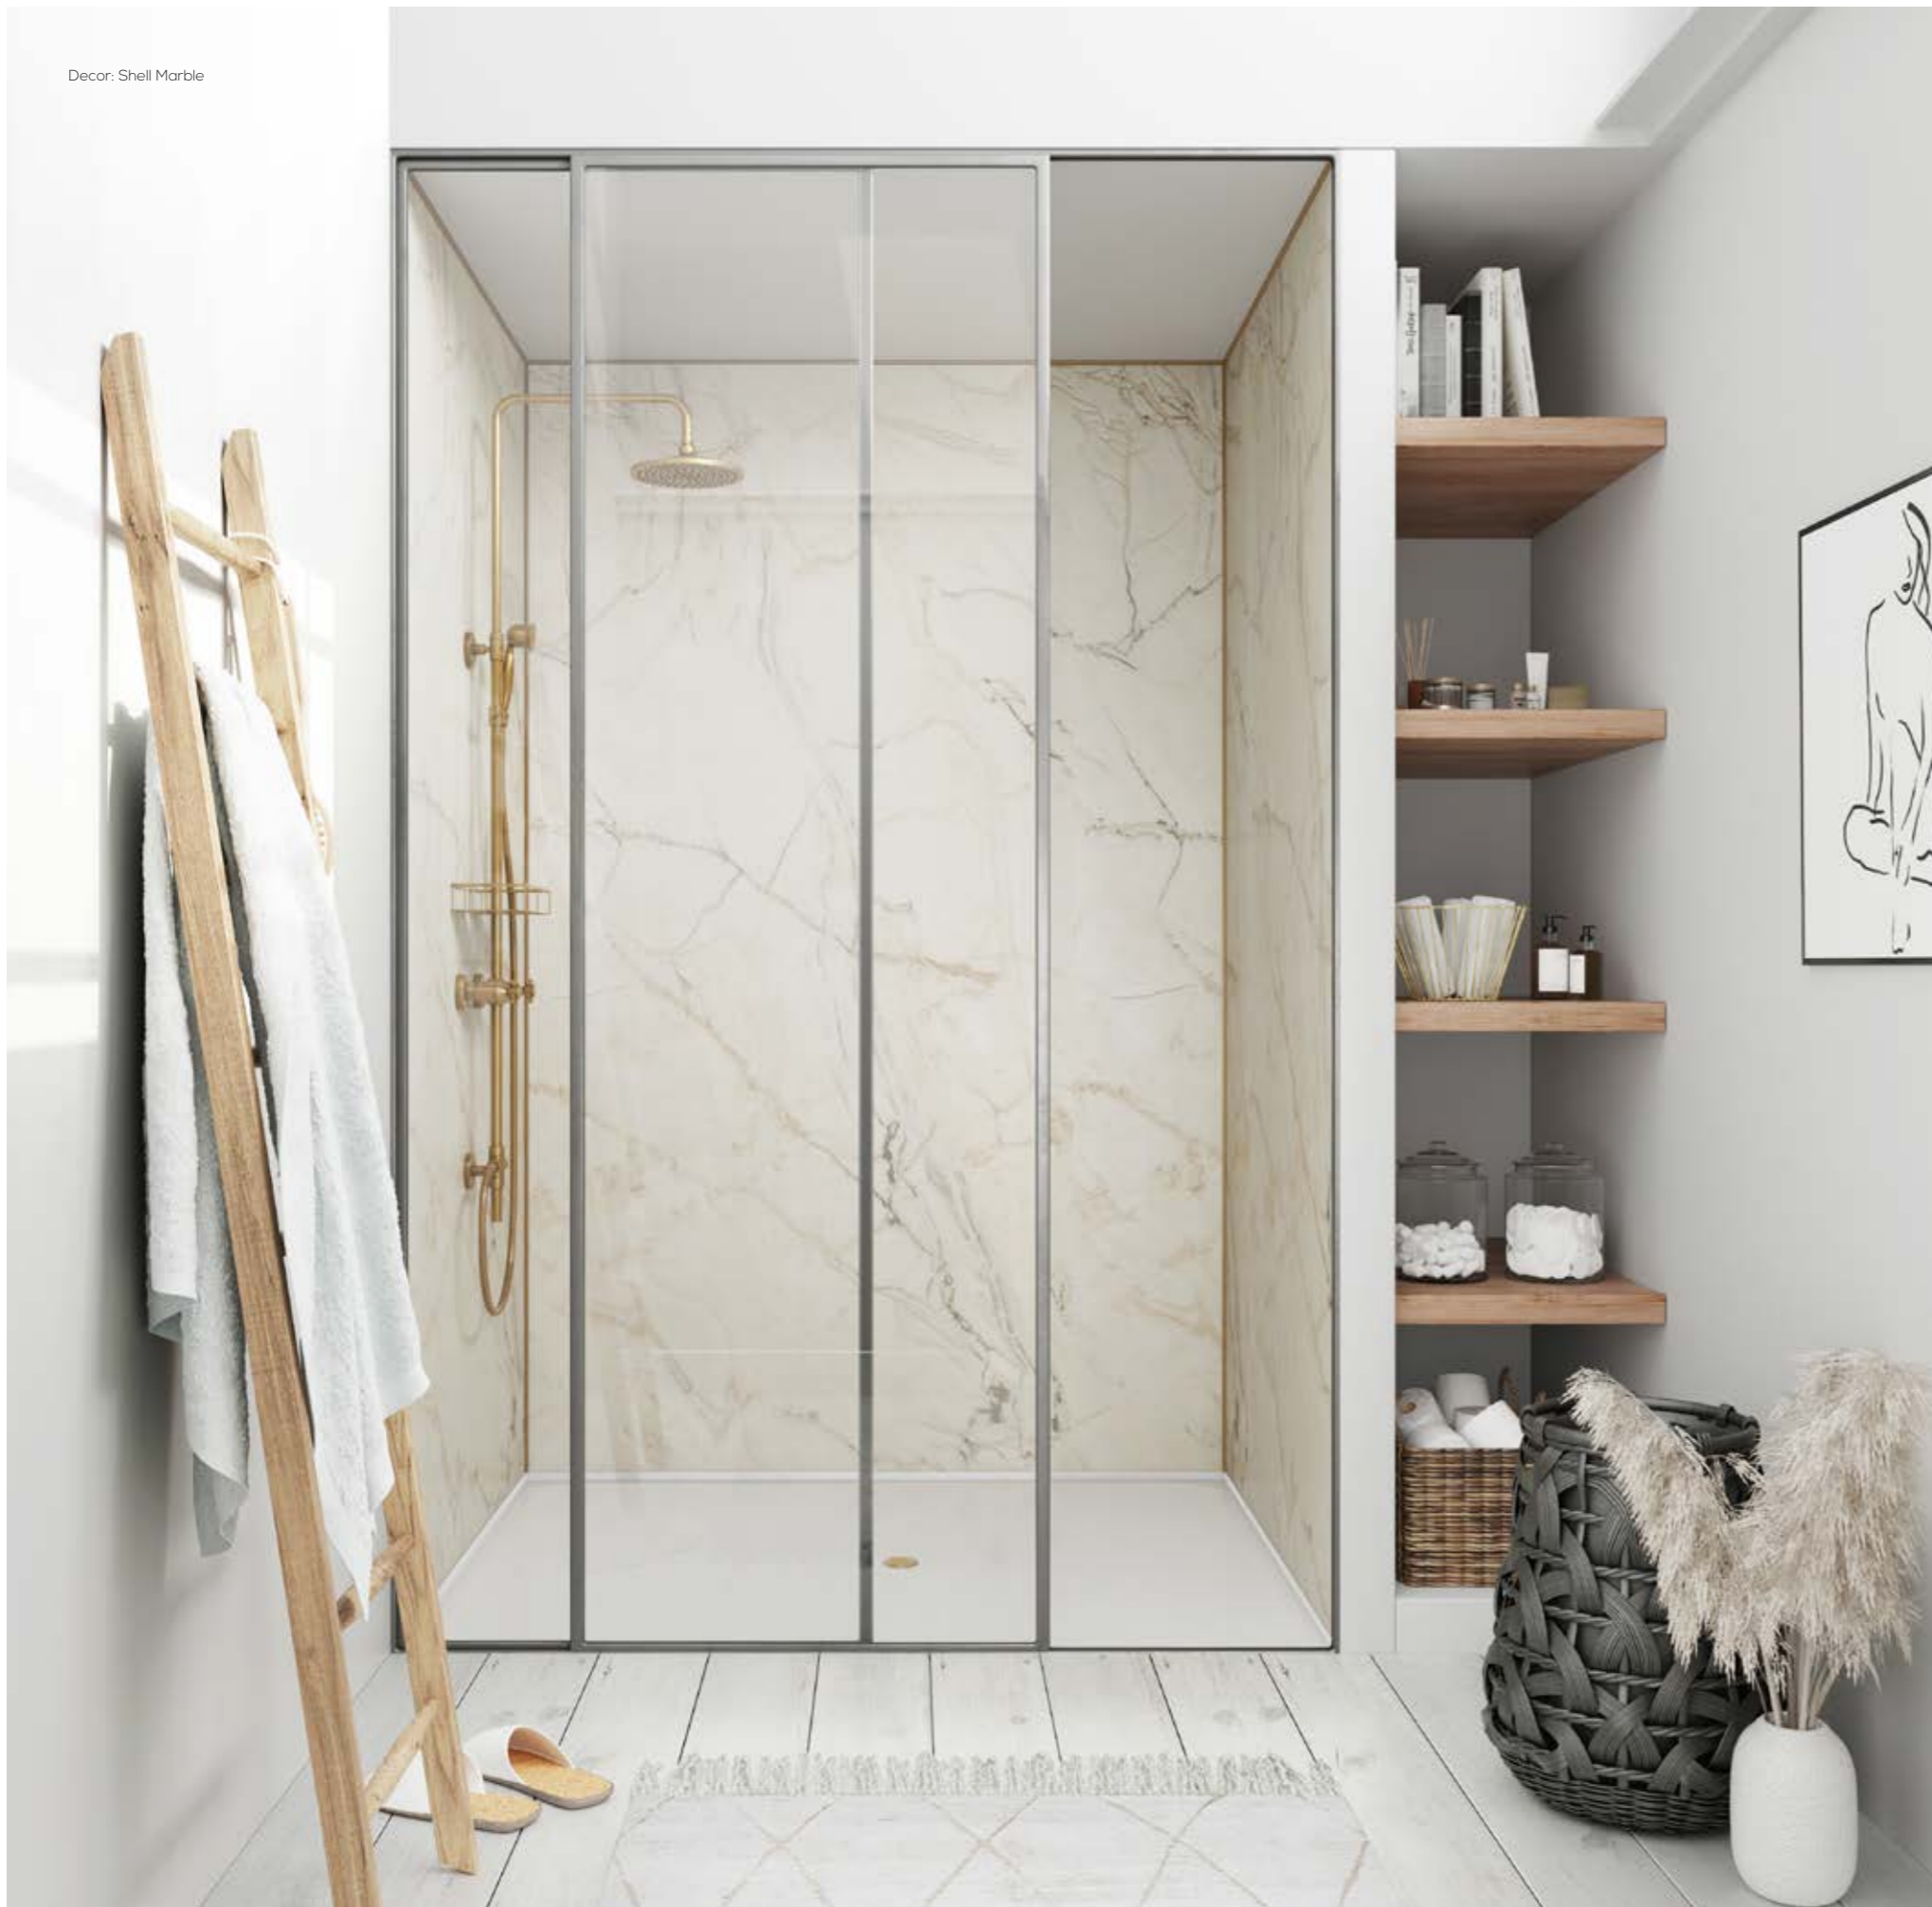

Decor: Shell Marble

The Marble Collection

Soft marbles with timeless elegance

A classic, minimalist approach to a sophisticated and effortlessly chic bathroom. Created to suit traditional and popular modern styles, these designs are curated with refinement in mind.

Order your sample online at www.showerwall.co.uk or email samples@showerwall.co.uk.

Due to variations in the photographic and printing processes the colours shown may vary compared to the actual product. Please refer to our full disclaimer on page 10 for further information and advice.