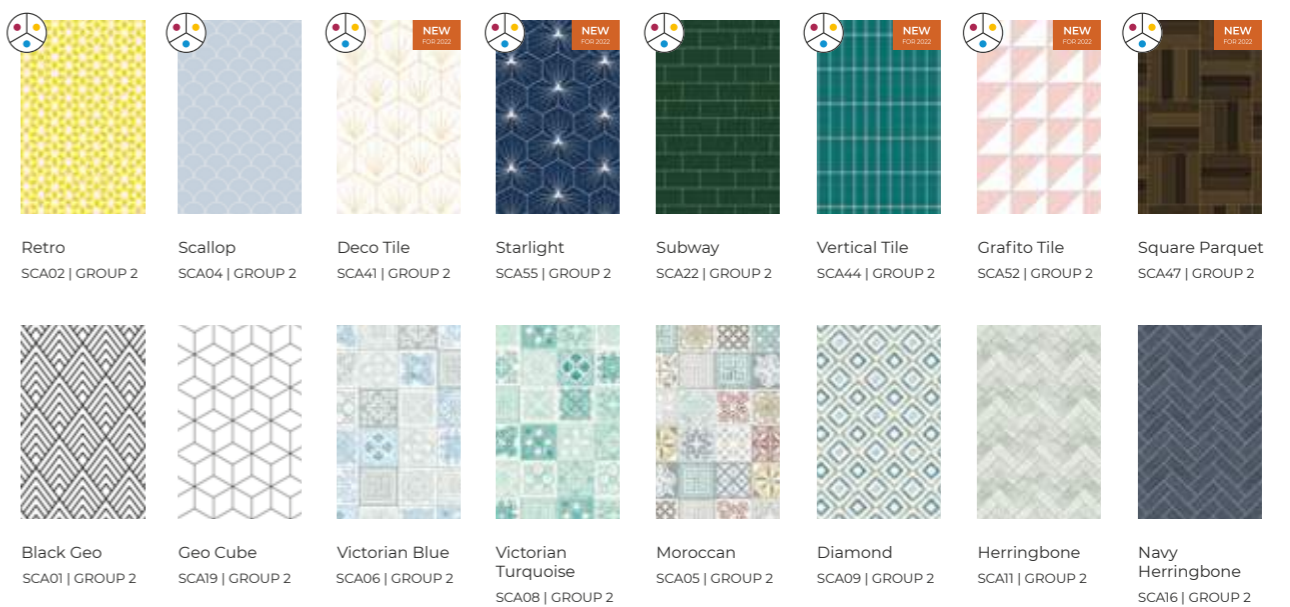

PATTERNS & TILES