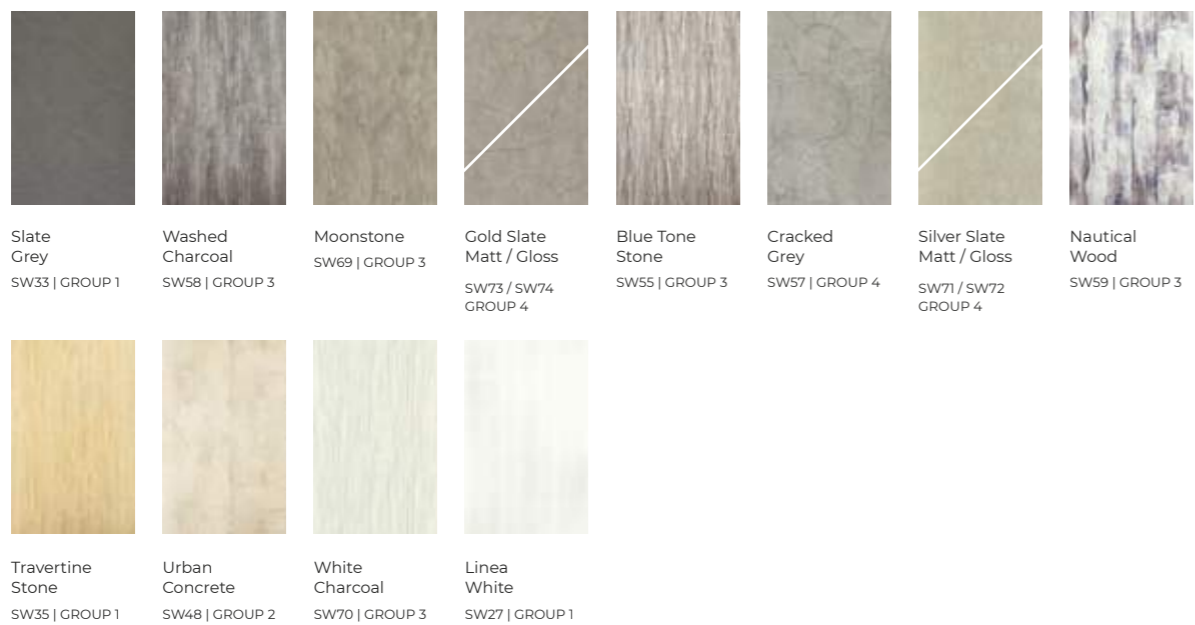

Decor: Cracked Grey

The Marble Collection

The Quarry Collection

The

SHOWERWALL COLLECTIONS

Laminate

MARBLE COLLECTION

Our range of rich marbles are the perfect choice for a blend of tradition, sophistication and charm. Striking veins with subtle background tones bring warmth and beauty allowing you to create walls with purpose.