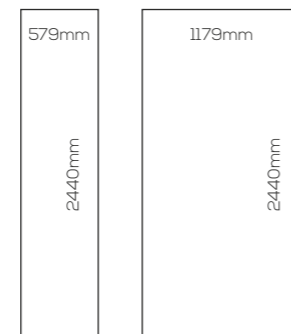

Proclick Panels