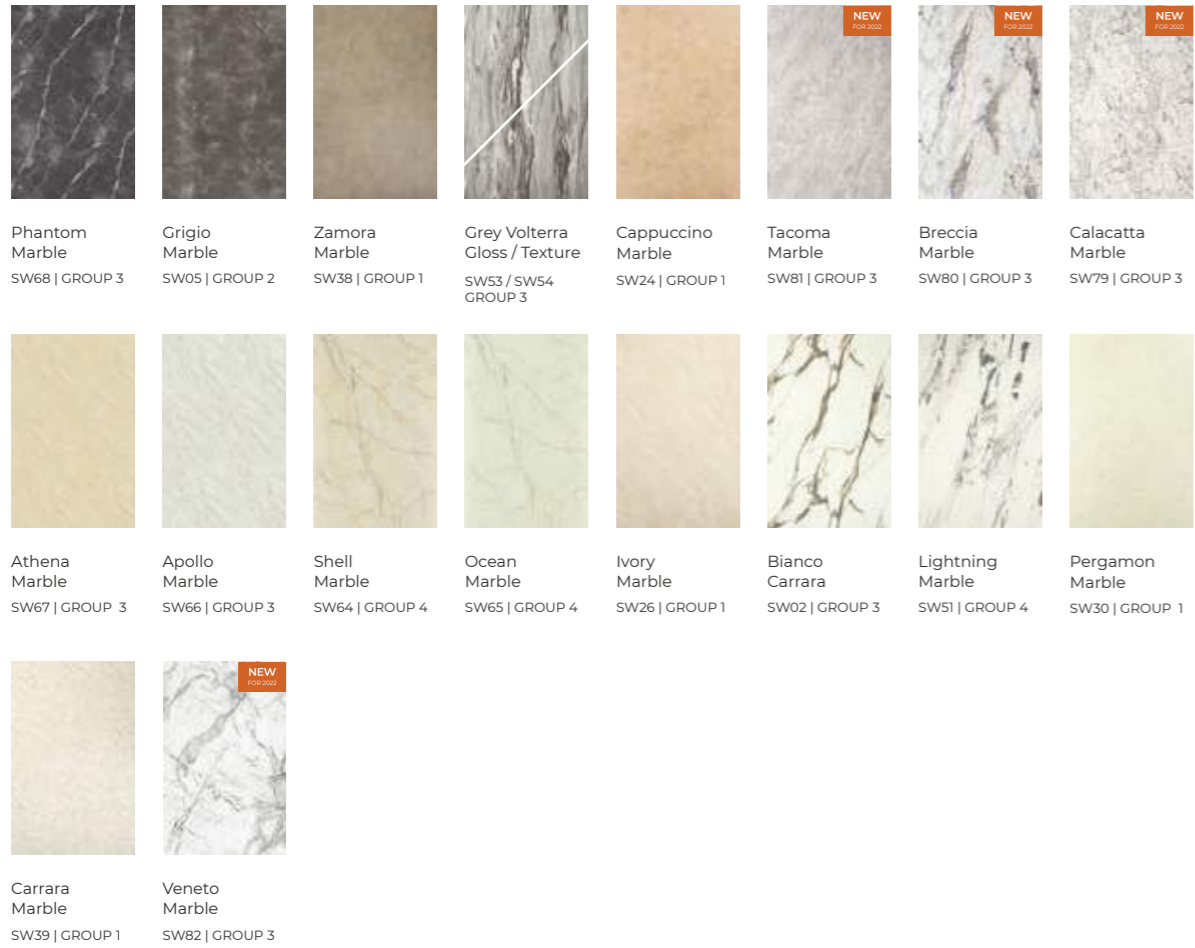

Decor: Cracked Grey

The Marble Collection

The Quarry Collection

The

SHOWERWALL COLLECTIONS

Laminate

MARBLE COLLECTION

Our range of rich marbles are the perfect choice for a blend of tradition, sophistication and charm. Striking veins with subtle background tones bring warmth and beauty allowing you to create walls with purpose.