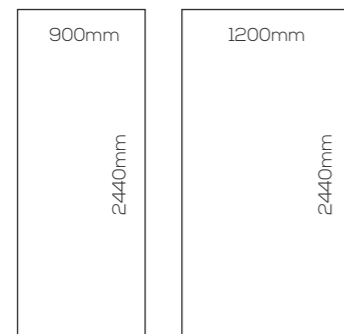

The Showerwall System

NEXT STEPS | LAMINATE

Three steps to create your waterproof Showerwall system with our Laminate product.

1 Decor

Select a decor from our extensive range.

2 Panel Details

Select the size, edge finish and number of panels required.

3 Waterproof System

Select the coordinating trims, Sureseal and accessories required.

1 | DECOR

Select your decor from our 3 collections; *Marble* | *Quarry* | *Mineral*

2 | PANEL DETAILS

All decors from the Marble, Quarry and Mineral collections are manufactured from a moisture resistant MDF core and finished with a high pressure laminate (Laminate), creating 10.5mm thick panels. These panels are available in 3 widths: **600mm**, **900mm** or **1200mm**; and are **2440mm** in height. Choose from square cut panels or take advantage of our Proclick technology which achieves seamless joints without the need for joining trims.

Square Cut Panels