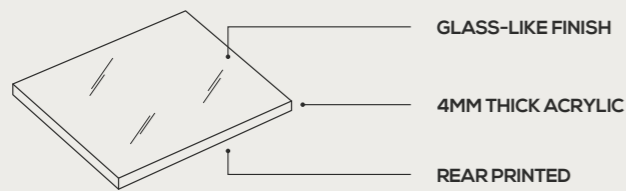

OUR ACRYLIC PRODUCT

Achieve stunning glass-like walls

4mm acrylic panels are rear printed to give a vibrant colour with a polished glass-like finish. Using the superior finish of acrylic to bring digital imagery to life; offering a bespoke design solution and the ultimate flexibility to create something unique.

FINISHES

Our Acrylic decors are marked throughout the brochure with the following icon:

INTRODUCING ACRYLIC

The product at a glance.

100% WATERPROOF

FIT DIRECTLY OVER TILES

FAST AND EASY INSTALLATION

HYGIENIC AND EASY TO CLEAN

SMOOTH GLASS LIKE FINISH

PATTERN MATCHED DESIGNS

COLOUR MATCH SEALANT

30 YEAR GUARANTEE

SAMPLES

Whilst images and swatches give a good indication of a decor, nothing compares to seeing how the real thing will work in your space.

Order your sample online at www.showerwall.co.uk or email samples@showerwall.co.uk.

See our collections online using the Showerwall visualiser at showerwall.co.uk/visualiser.