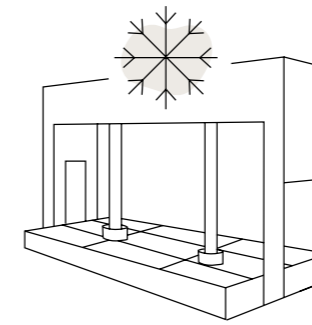

Cold bonding press

We use a cold bonding press when manufacturing our panels - bonding our laminate to our core board uses less energy than a traditional hot press.