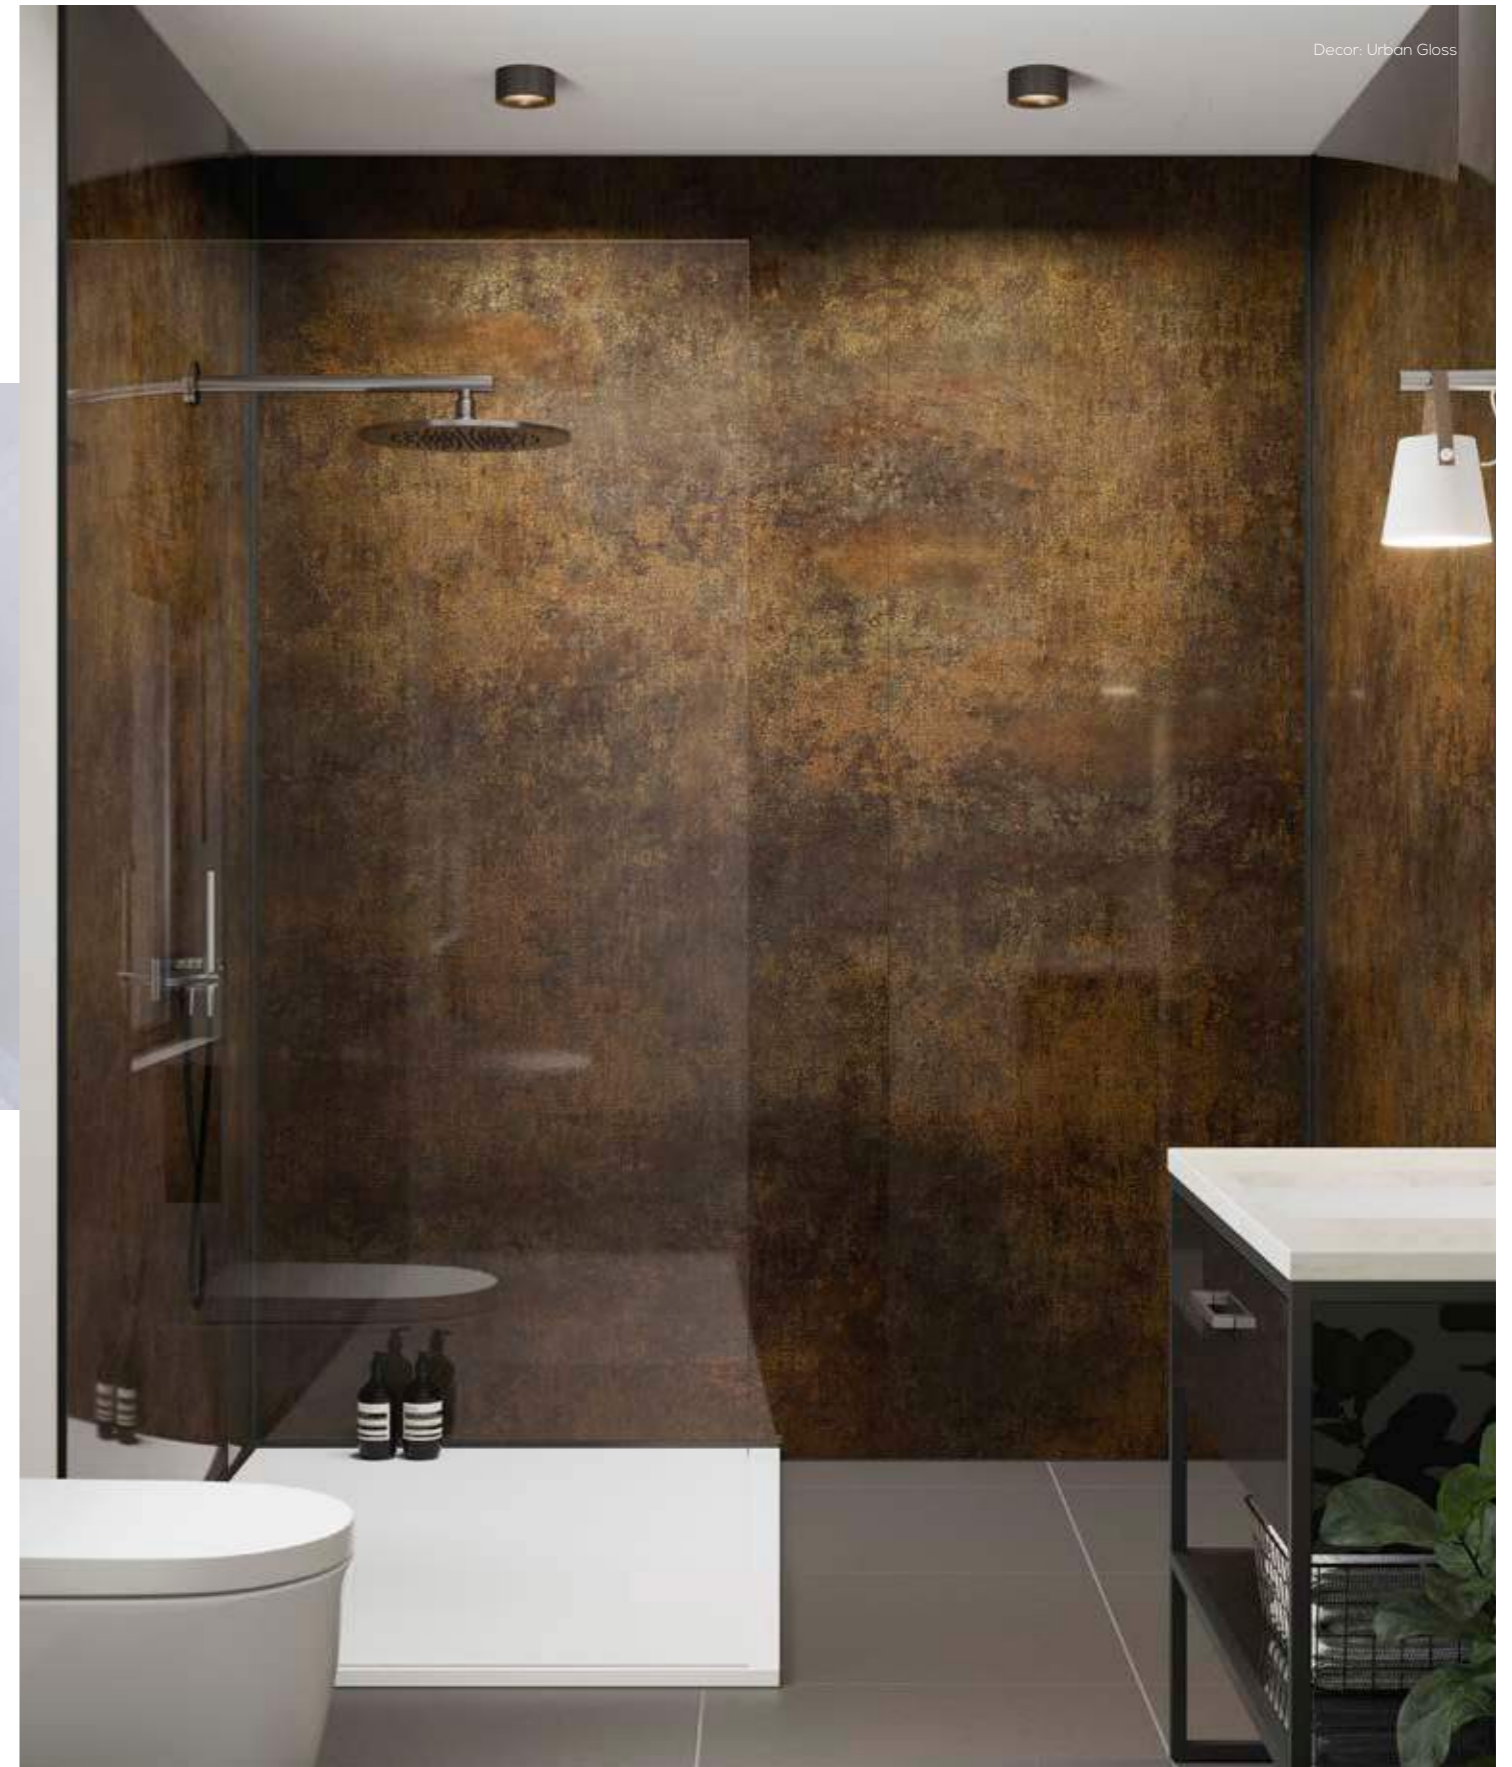

Urban Gloss has a beautifully rich copper tone that offers warmth and luxury. Use natural furnishings or black statement features to complement the look.

Order your sample online at www.showerwall.co.uk or email samples@showerwall.co.uk.

Due to variations in the photographic and printing processes the colours shown may vary compared to the actual product. Please refer to our full disclaimer on page 10 for further information and advice.