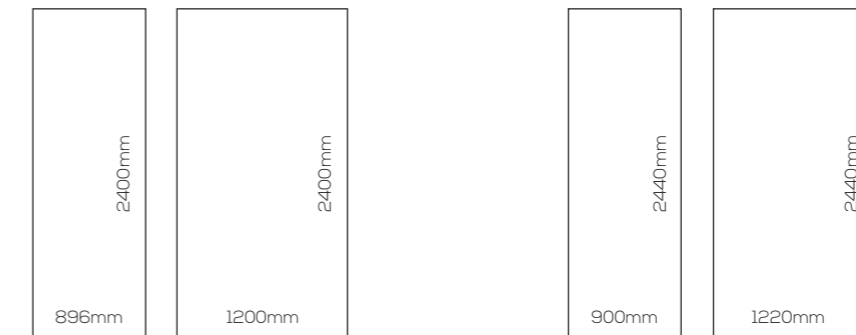

Panel Sizes

Acrylic Collection panels from **Patterns & Tiles and Prints & Images** measure **2400mm** in height, and are available in either **896mm** or **1200mm** widths.

The 6 **Solid Colour** designs measure **2440mm** in height, and are available in either **900mm** or **1220mm** widths.