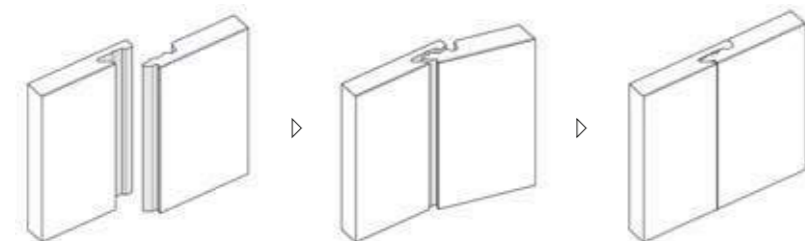

2 | PANEL DETAILS

All decors from the Marble, Quarry and Mineral collections are manufactured from a moisture resistant MDF core and finished with a high pressure laminate (Laminate), creating 10.5mm thick panels. These panels are available in 3 widths: **600mm**, **900mm** or **1200mm**; and are **2440mm** in height. Choose from square cut panels or take advantage of our Proclick technology which achieves seamless joints without the need for joining trims.

Square Cut Panels

Proclick Panels

All Laminate panels are 10.5mm in thickness.

Proclick technology has been engineered to create a mechanical locking system that provides seamless, almost invisible joints. Installation is made easy through the click design which allows panels to be located quickly and easily into place, eliminating the use of joining trims.