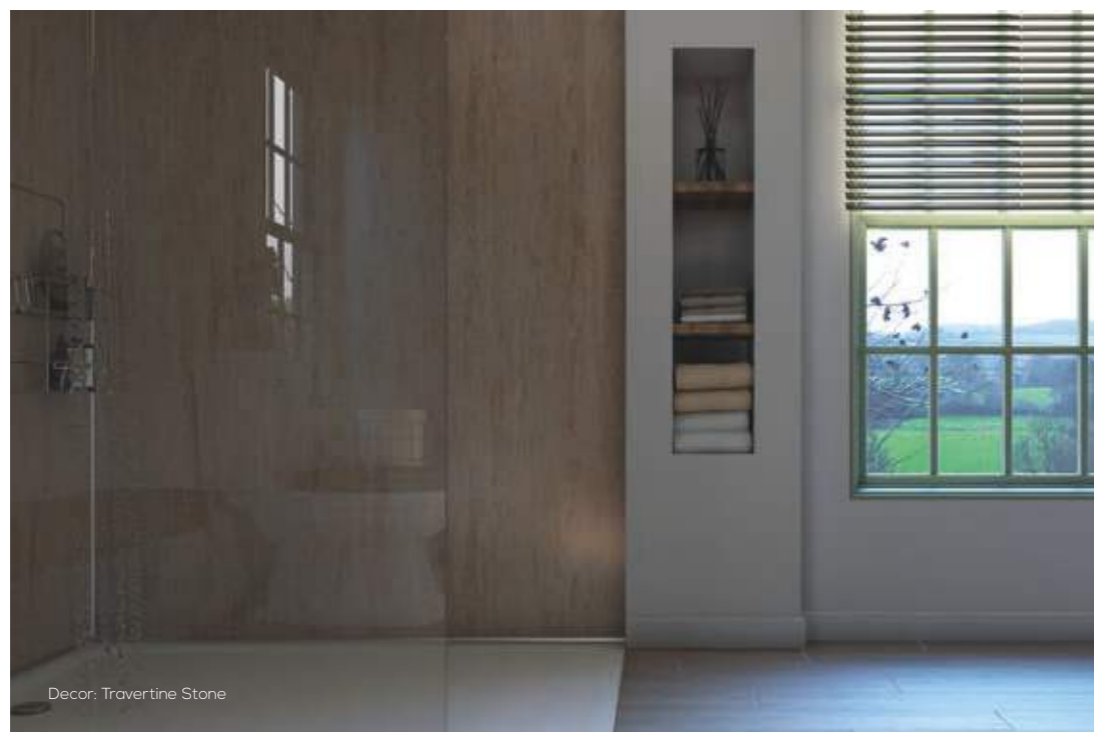

The Quarry Collection

Beautifully rich earthy tones

Decor. Travertine Stone

These luxurious stone designs complement a range of interior styles; bringing warmth to monochrome rooms or matching a neutral palette.

Order your sample online at www.showerwall.co.uk or email samples@showerwall.co.uk.

Due to variations in the photographic and printing processes the colours shown may vary compared to the actual product. Please refer to our full disclaimer on page 10 for further information and advice.