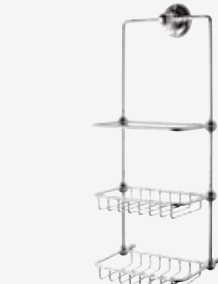

Kylemore Shower Tidy

Code ULH316 €188.50

Code ULH303 €74.50

Code ULH317 €46.50

Code ULH301 €79.50