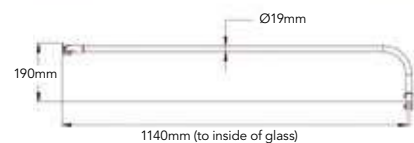

Casanuova Wet Room Panel Extra Height Support Arm