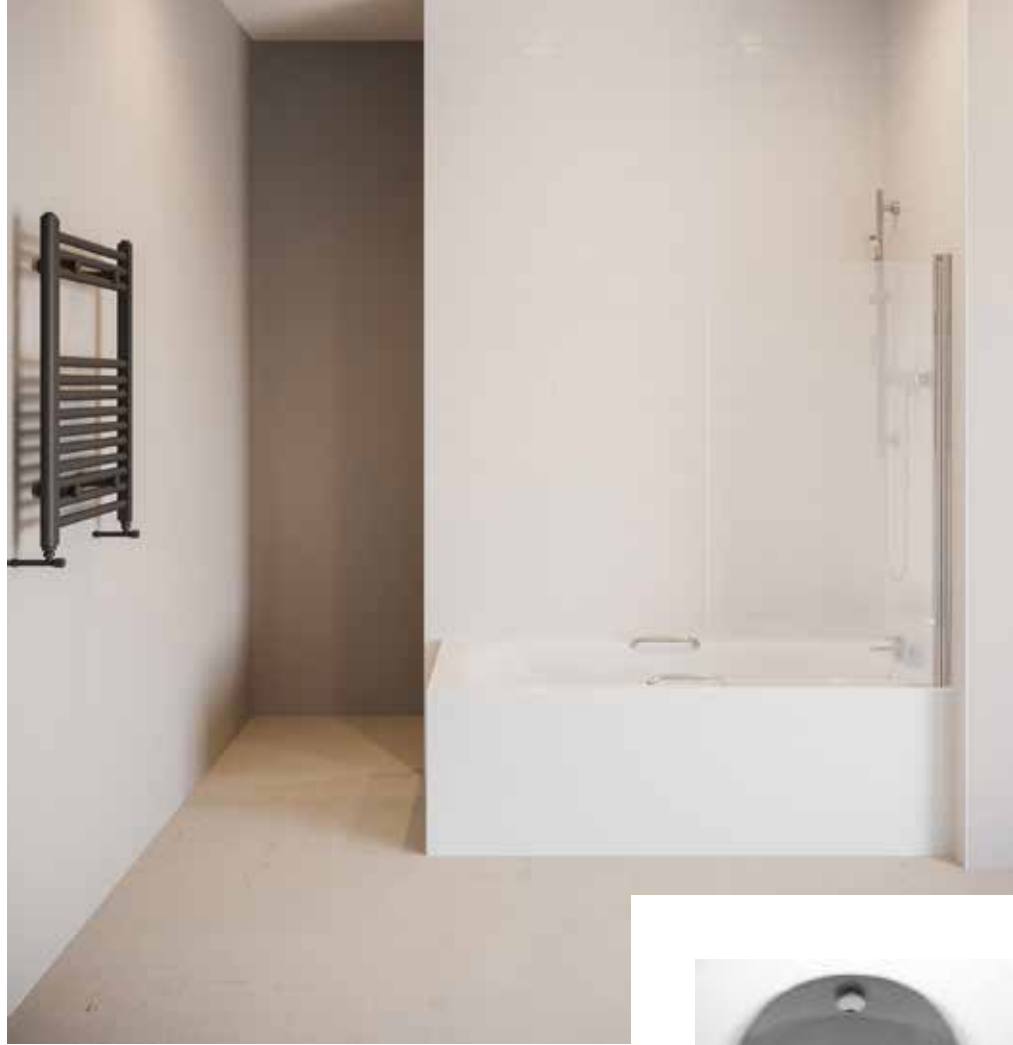

BATH SCREENS

4 Part Bath Screen - Silver

- 3mm Glass
- 1400 x 840-850mm

Code CSS4PART

Price €274.00