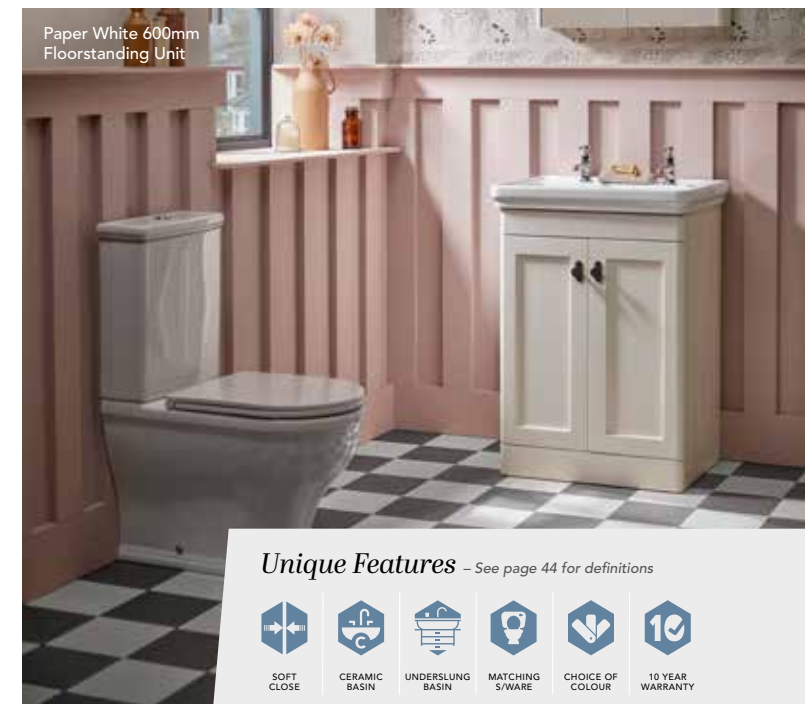

Paper White 600mm
Floorstanding Unit

Unique Features – See page 44 for definitions

- SOFT CLOSE
- CERAMIC BASIN
- UNDERSLUNG BASIN
- MATCHING S/WARE
- CHOICE OF COLOUR
- 10 YEAR WARRANTY

STYLE GUIDE YOUR NEXT SELECTION IS