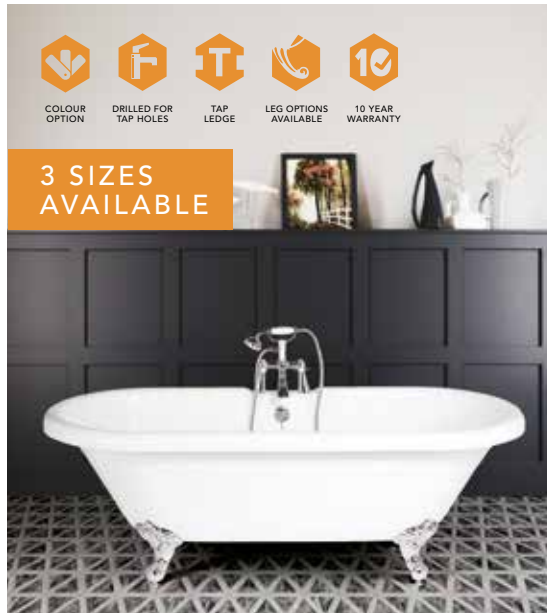

TRADITIONAL ROLL TOP

Custom Colors available upon request.

Traditional Roll Top Bath

L: 1795mm
W: 785mm
H: 620mm

Note:
Comes with claw feet.

Code A201
Price €1079.50

Traditional Roll Top Bath

L: 1695mm
W: 785mm
H: 620mm

Note:
Comes with claw feet.

Code A201/17
Price €1079.50

Traditional Roll Top Bath

L: 1500mm
W: 750mm
H: 620mm

Note:
Comes with claw feet

Code A201/15
Price €1079.50

Also available with black legs as an optional extra

Code A2LEGSETB
Price €168.50

FREESTANDING BATH TAPS

Dalla Free Standing Bath Shower Mixer

- Minimum operating pressure 1.0 bar

Code TDAL73
Price €589.50

Series Z Free Standing Bath Shower Mixer

- Minimum operating pressure 1.0 bar

Code TZB88
Price €637.50