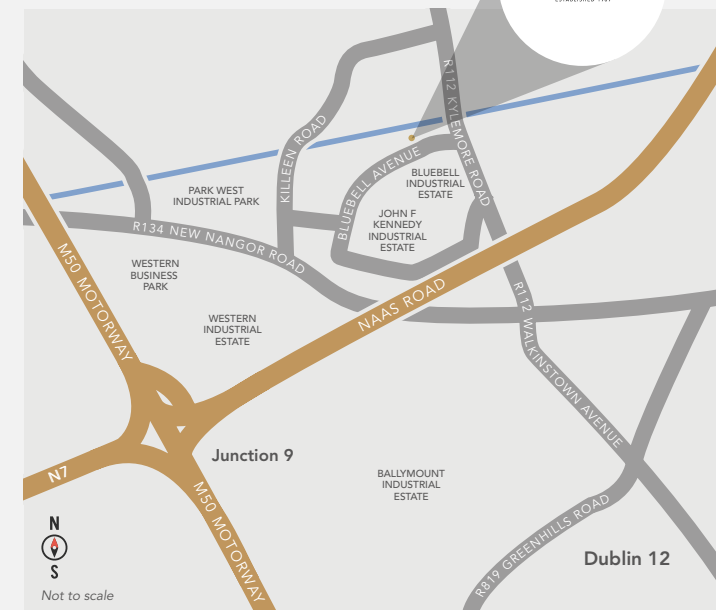

VISIT OUR SHOWROOM

(By appointment only)
Unit 2, Bluebell Industrial Estate,
Dublin 12

Scan the QR code
above to book
an appointment