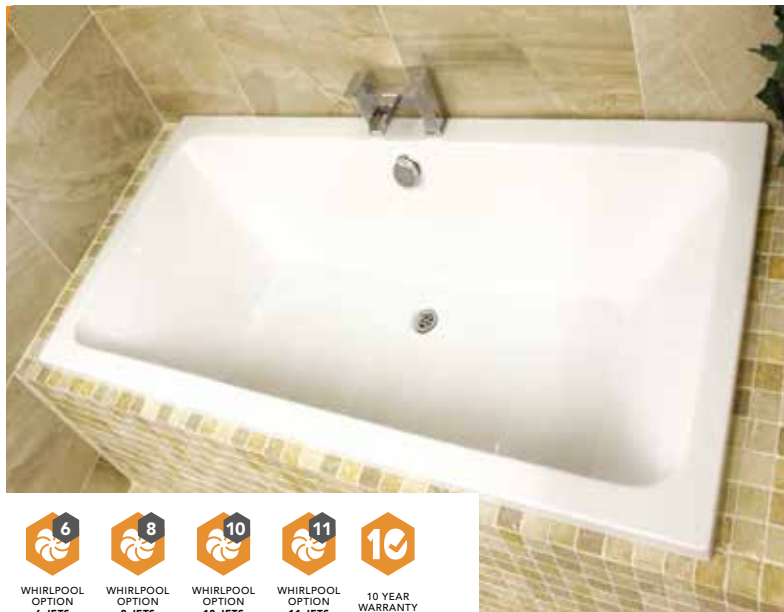

Q Bath 1800 x 800

L: 1800mm
W: 800mm
H: 380mm

Code BQ1800

Price €418.50

Prices for Whirlpool options are on page 306.

Note: Waste not included.

STYLE GUIDE
YOUR NEXT
SELECTION IS