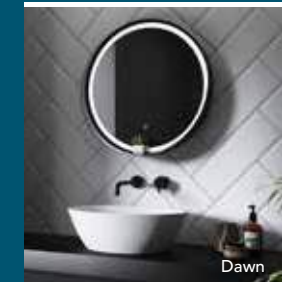

The mirrors have a smart contactless sensor so you can switch on/off your mirror without even touching it. All it takes is a simple wave over the sensor.

Style Guide

Aspect

Facade

Dawn

Resonate

Aster

Harbour