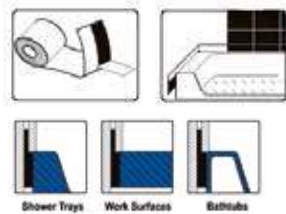

WETROOM TRAY FORMERS

Independently tested to demonstrate that our unique patent applied structure can withstand in excess of 1 ton of applied weight without notable deflection. Whilst being incredibly strong, our formers have also remained light-weight. As an example, our 900mm x 900mm former weighs only 11.5kg. This level of performance is unmatched by any other floor former on the market.

DESCRIPTION	CODE	PRICE
900 x 900 x 22mm	WFF900	€497.50
1000 x 1000 x 22mm	WFF1000	€497.50
1300 x 800 x 22mm	WFF1300	€497.50
1200 x 1000 x 22mm	WFF1200	€497.50
1400 x 900 x 22mm	WFF1400	€497.50
1500 x 800 x 22mm	WFF1500	€497.50

Note: Suitable for 10mm tile.
Other sizes available on request.

Wet Room Tray Former - To Suit Tiled Floor

Code WFWASTETILE €246.50

Wet Room Tray Former - To Suit Vinyl Floor

Code WFWASTEVINYL €246.50

FLEXI-SEAL

Use Flexi-Seal to protect floors and ceilings from expensive water damage caused by leaks from shower trays, baths and work surfaces.

Flexi-Seal uses a combination of a durable flexible rubber with a waterproof butyl based adhesive to give maximum protection between the application surface and tiles or panels.

Since the rubber is flexible, it will maintain a watertight seal whilst allowing for a certain amount of movement that is inevitable, particularly with new builds.

Available in 2m, 3m, 4m, 10m & 20m rolls.

2m	Code TFLEXI2	€37.00
3m	Code TFLEXI3	€55.00
4m	Code TFLEXI4	€72.00
10m	Code TFLEXI10	€177.00
20m	Code TFLEXI20	€340.00

PROTECTS AGAINST WATER DAMAGE CAUSED BY LEAKS

BONDMASTER TANKING SYSTEM