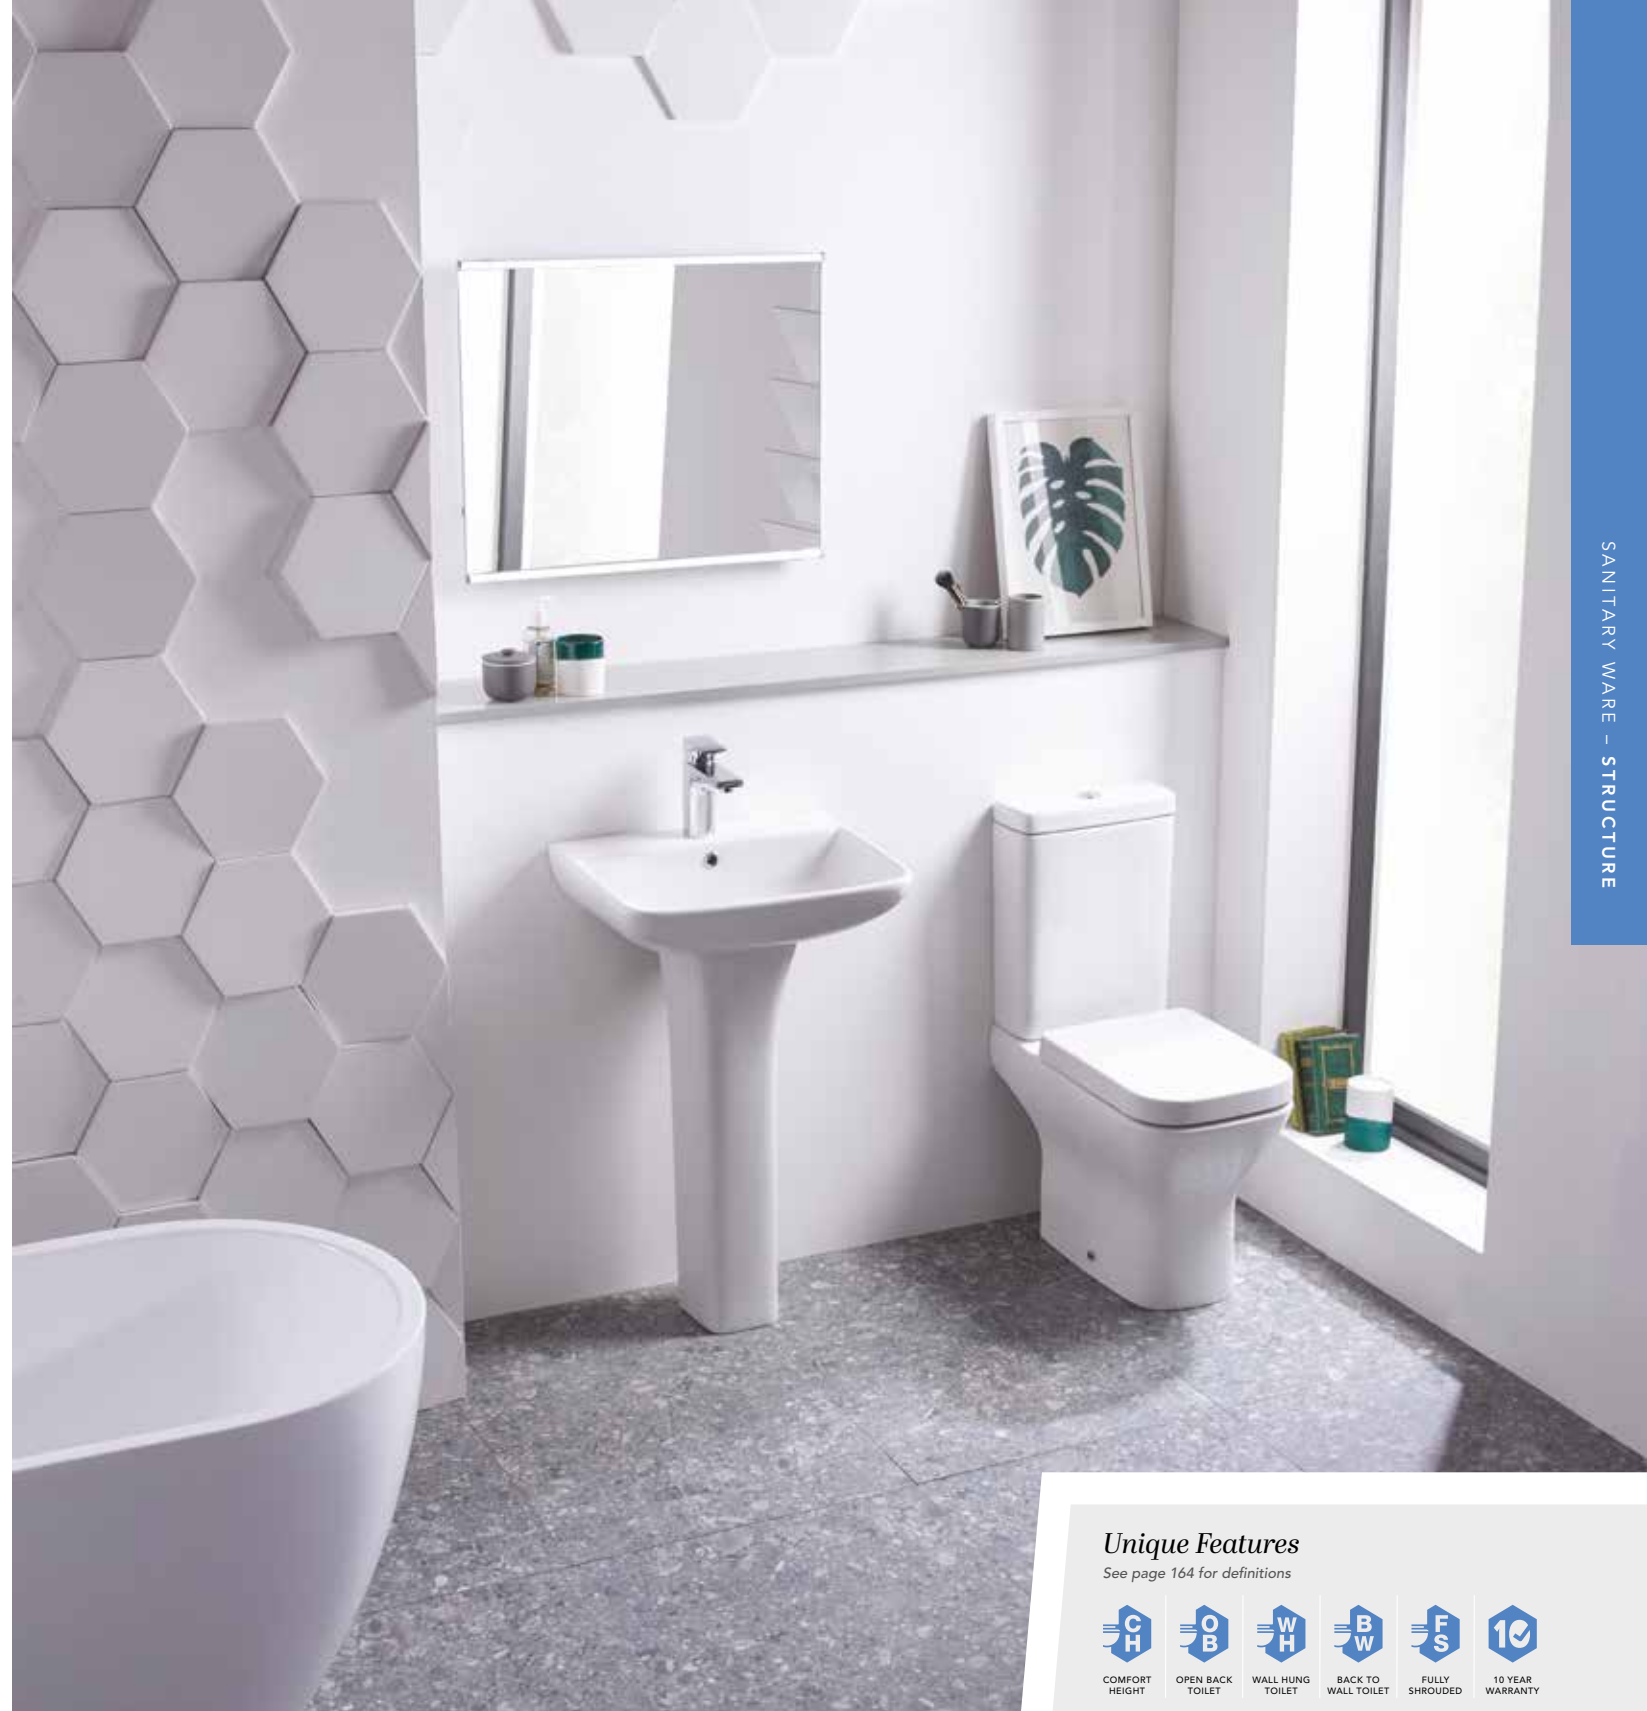

**Brushed Brass Flush
Button Upgrade
Ø38mm**

TAVTR9038 €28.31

Unique Features

See page 164 for definitions

COMFORT
HEIGHT

OPEN BACK
TOILET

WALL HUNG
TOILET

BACK TO
WALL TOILET