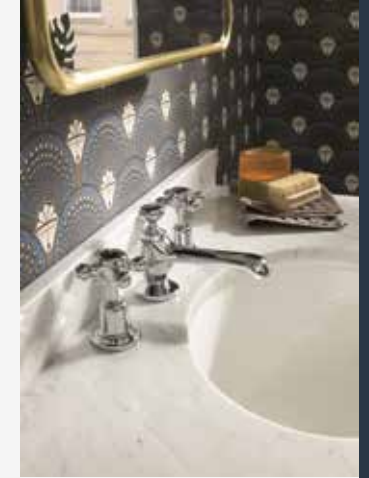

B A Y S W A T E R

MARBLE FINISHES & COUNTER TOPS - 18MM THICK

**600mm Single Bowl
1 Tap Hole**

H: 18mm D: 470mm
W: 620mm

Black
BAYC221 €830.96

White
BAYC222 €830.96

Grey
BAYC223 €830.96

**600mm Single Bowl
3 Tap Hole**

H: 18mm D: 470mm
W: 620mm

Black
BAYC224 €830.96

White
BAYC225 €830.96

Grey
BAYC226 €830.96

**800mm Single Bowl
1 Tap Hole**

H: 18mm D: 470mm
W: 820mm

Black
BAYC227 €997.47

White
BAYC228 €997.47

Grey
BAYC229 €997.47

**800mm Single Bowl
3 Tap Hole**

H: 18mm D: 470mm
W: 820mm

Black
BAYC230 €997.47

White
BAYC231 €997.47

Grey
BAYC232 €997.47

**600mm Single Bowl
1 Tap Hole**

H: 30mm D: 470mm
W: 620mm

Black
BAYC221PRE €871.46

White
BAYC222PRE €871.46

**600mm Single Bowl
3 Tap Hole**

H: 30mm D: 470mm
W: 620mm

Black
BAYC224PRE €871.46

White
BAYC225PRE €871.46

**800mm Single Bowl
1 Tap Hole**

H: 30mm D: 470mm
W: 820mm

Black
BAYC227PRE €1045.70

White
BAYC228PRE €1045.70

**800mm Single Bowl
3 Tap Hole**

H: 30mm D: 470mm
W: 820mm

Black
BAYC230PRE €1045.70

White
BAYC231PRE €1045.70

**1000mm Single Bowl
1 Tap Hole**

H: 18mm D: 470mm
W: 1020mm

Black
BAYC245 €1245.03

White
BAYC246 €1245.03

Grey
BAYC247 €1245.03

**1000mm Single Bowl
3 Tap Hole**

H: 18mm D: 470mm
W: 1020mm

Black
BAYC248 €1245.03

White
BAYC249 €1245.03

Grey
BAYC250 €1245.03

**1000mm Single Bowl
with Radius 1 Tap Hole**

H: 18mm D: 470mm
W: 1020mm

Black
BAYC251 €1322.84

White
BAYC252 €1322.84

Grey
BAYC253 €1322.84

**1000mm Single Bowl
with Radius 3 Tap Hole**

H: 18mm D: 470mm
W: 1020mm

Black
BAYC254 €1322.84

White
BAYC255 €1322.84

Grey
BAYC256 €1322.84

**1000mm Single Bowl
1 Tap Hole**

H: 30mm D: 470mm
W: 1020mm

Black
BAYC245PRE €1305.98

White
BAYC246PRE €1305.98

**1000mm Single Bowl
3 Tap Hole**

H: 30mm D: 470mm
W: 1020mm

Black
BAYC248PRE €1305.98

White
BAYC249PRE €1305.98

**1000mm Single Bowl
with Radius 1 Tap Hole**

H: 30mm D: 470mm
W: 1020mm

Black
BAYC251PRE €1387.39

White
BAYC252PRE €1387.39

**1000mm Single Bowl
with Radius 3 Tap Hole**

H: 30mm D: 470mm
W: 1020mm

Black
BAYC254PRE €1387.39

White
BAYC255PRE €1387.39

**1200mm Double Bowl
1 Tap Hole**

H: 18mm D: 470mm
W: 1220mm

Black
BAYC233 €1663.55

White
BAYC234 €1663.55

Grey
BAYC235 €1663.55

**1200mm Double Bowl
3 Tap Hole**

H: 18mm D: 470mm
W: 1220mm

Black
BAYC236 €1663.55

White
BAYC237 €1663.55

Grey
BAYC238 €1663.55

**1200mm Single Bowl
with Radius 1 Tap Hole**

H: 18mm D: 470mm
W: 1220mm

Black
BAYC239 €1497.05

White
BAYC240 €1497.05

Grey
BAYC241 €1497.05

**1200mm Single Bowl
with Radius 3 Tap Hole**

H: 18mm D: 470mm
W: 1220mm

Black
BAYC242 €1497.05

White
BAYC243 €1497.05

Grey
BAYC244 €1497.05

**1200mm Double Bowl
1 Tap Hole**

H: 30mm D: 470mm
W: 1220mm

Black
BAYC233PRE €1745.14

White
BAYC234PRE €1745.14

**1200mm Double Bowl
3 Tap Hole**

H: 30mm D: 470mm
W: 1220mm

Black
BAYC236PRE €1745.14

White
BAYC237PRE €1745.14

**1200mm Single Bowl
with Radius 1 Tap Hole**

H: 30mm D: 470mm
W: 1220mm

Black
BAYC239PRE €1569.72

White
BAYC240PRE €1569.72

**1200mm Single Bowl
with Radius 3 Tap Hole**

H: 30mm D: 470mm
W: 1220mm

Black
BAYC242PRE €1569.72

White
BAYC243PRE €1569.72

Note: Basin Included