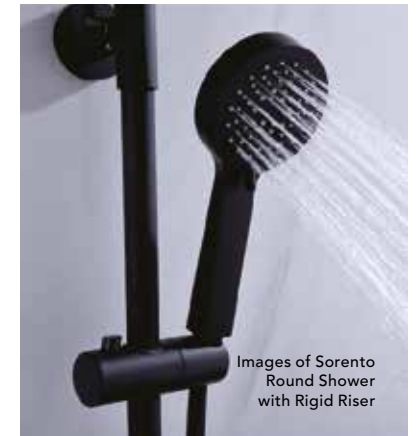

Images of Sorento Round Shower with Rigid Riser