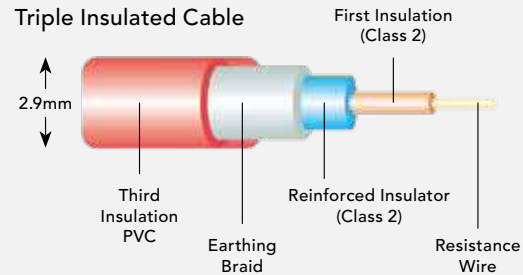

COSYTOES UNDERFLOOR HEATING

Suitable for domestic and commercial installations, Cosytoes TRADEMAT is ideal for almost anywhere that requires efficient and economical heating.

Now you can have the affordable luxury and practicality of a tile or stone floor that is warm and inviting to walk on, even on the coldest days.

Cosytoes TRADEMAT can also be installed in a screed or self-levelling compound under most floor finishes such as hardwood and laminate following manufacturers advice, and carpet or vinyl.

- Completely safe
- Maintenance free
- Efficient, intelligent control
- 160 watts per square metre
- Safe 9 watts per linear metre
- Suitable for insulated concrete or timber sub-floors
- More wall space, no radiators
- Healthier environment, less airborne dust

“That warm comfortable feeling begins with the feet”

3 Simple and Easy Steps

1. **1. EASY TO SIZE**
   Floor area in sq.m. less than 10%, less any area of fixed objects.
2. **2. EASY TO LAY**
   Staple, hot glue, clip, screw or use Cosytoes plastic push in fixings to fix down the backing net. Cut the net between wire loops to change direction. Correct spacing assured. Simply tile the floor as normal using flexible adhesive.
3. **3. EASY TO USE**
   Use Cosytoes pre-programmed Timerstat for accurate simple time and temperature control.

Full installation instructions included.