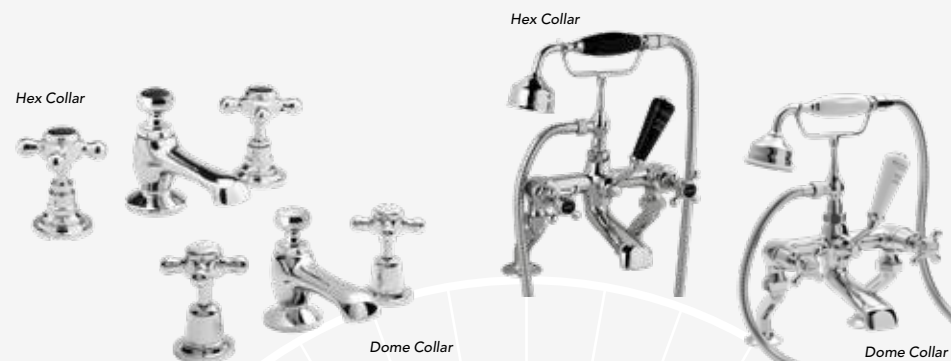

White & Chrome
Collar: Hex

BAYT101 €229.79

Black & Chrome
Collar: Dome

BAYT241 €241.67

White & Chrome
Collar: Dome

BAYT201 €229.79

3 Tap Hole Deck Basin Mixer

Minimum Operating Pressure 0.1 bar