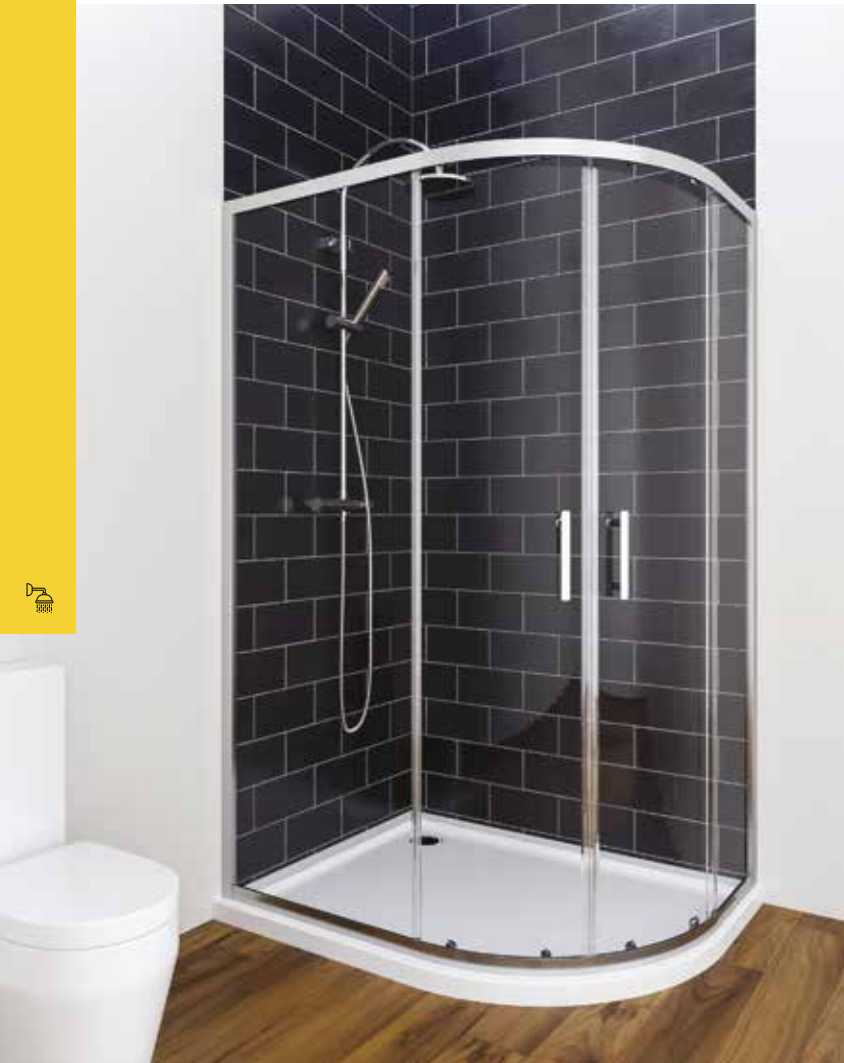

See page 238 for matching shower valves.

STYLE GUIDE
YOUR NEXT SELECTION IS

CASANUOVA

QUADRANT & OFFSET QUADRANT DOORS

CASANUOVA

SLIDING DOOR

- UP TO 50mm**
25-50MM ADJUSTMENT
- QUICK RELEASE ROLLERS**
- CLEAR GLASS COATING**
- REVERSIBLE ENCLOSURE**
- MAGNETIC CLOSURE**
- 20**
20 YEAR WARRANTY